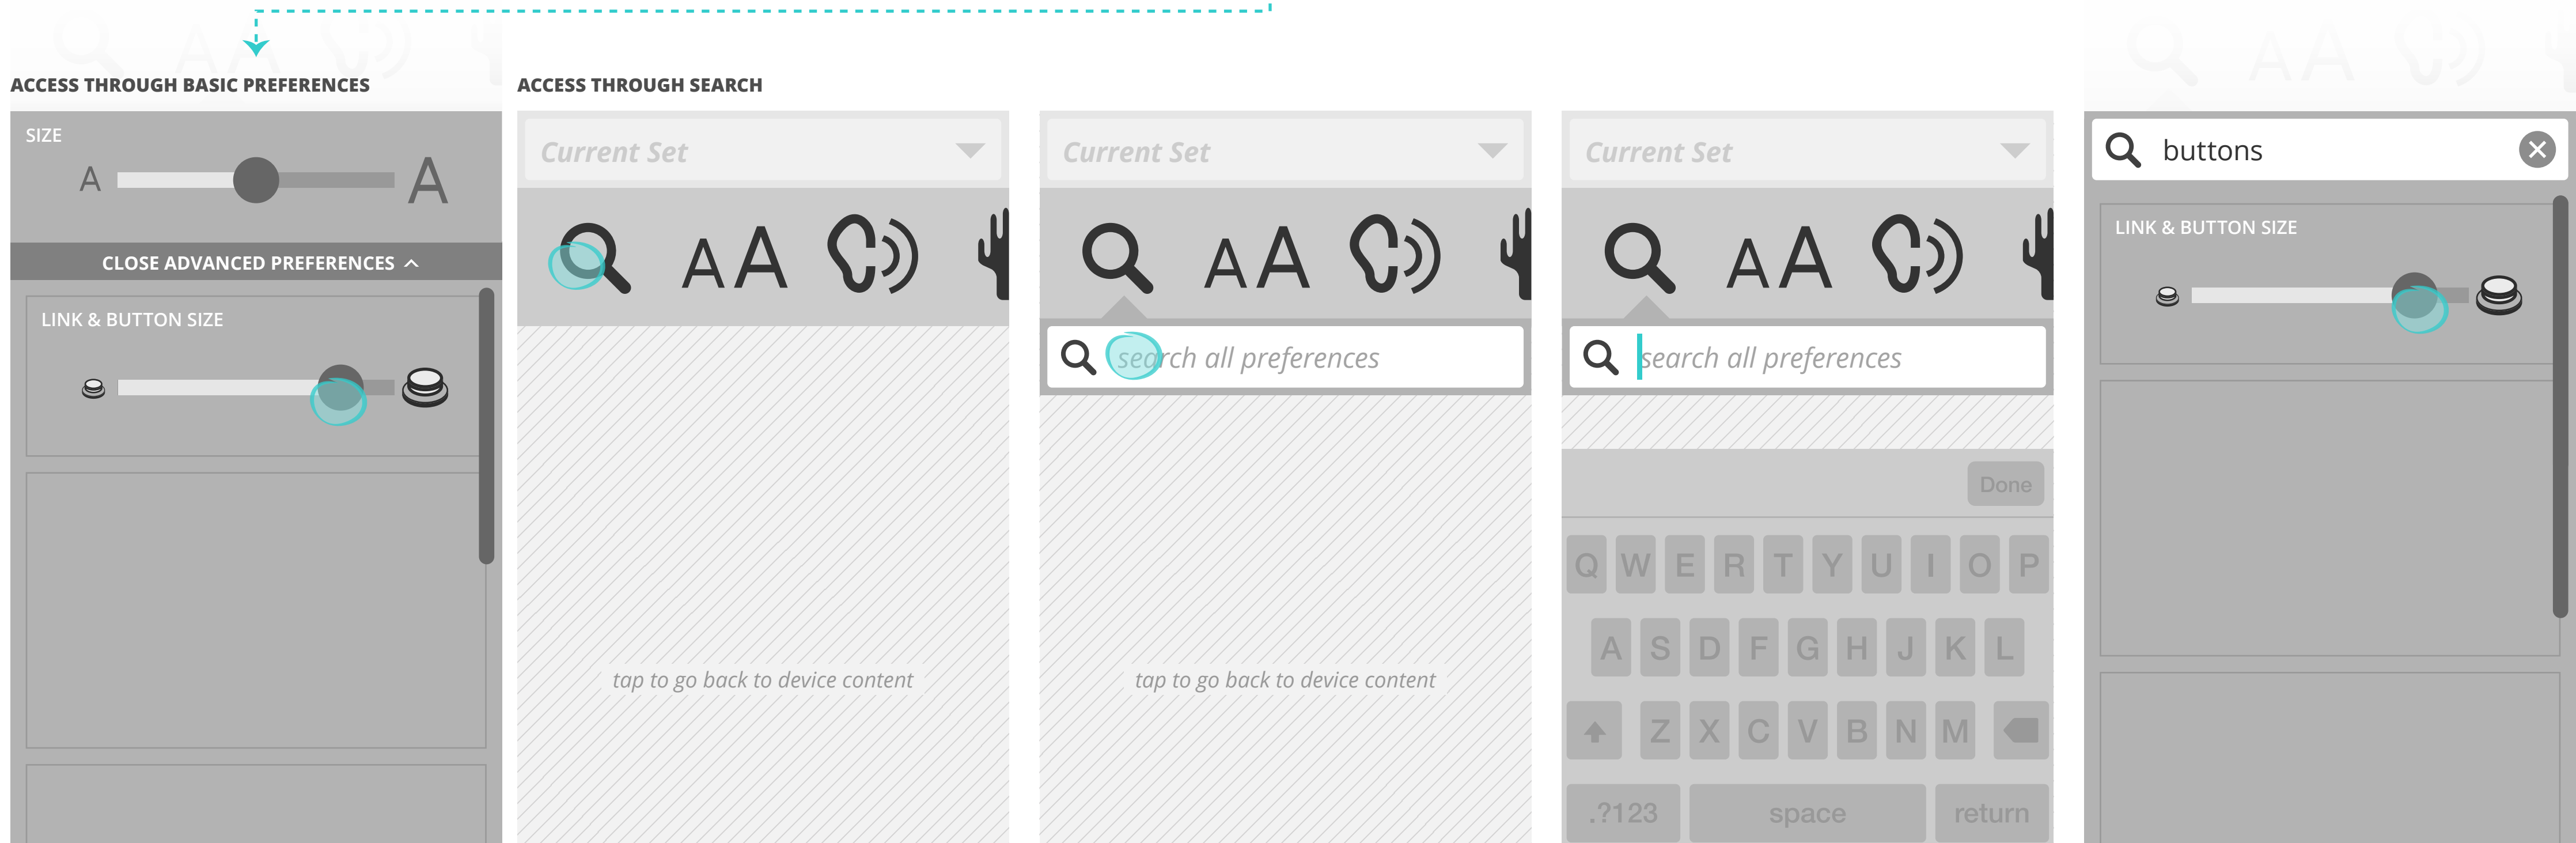

PCP: INITIAL USE ON NEW DEVICE (W/ MODIFIED SETTINGS)

modifying preferences

SWITCH SET

EXIT PCP

SAVE

EXIT PCP

modifying preferences

MODIFYING PREFERENCES

PCP: BASIC PREFERENCES

PCP: ADVANCED PREFERENCES

SYSTEM SETTINGS