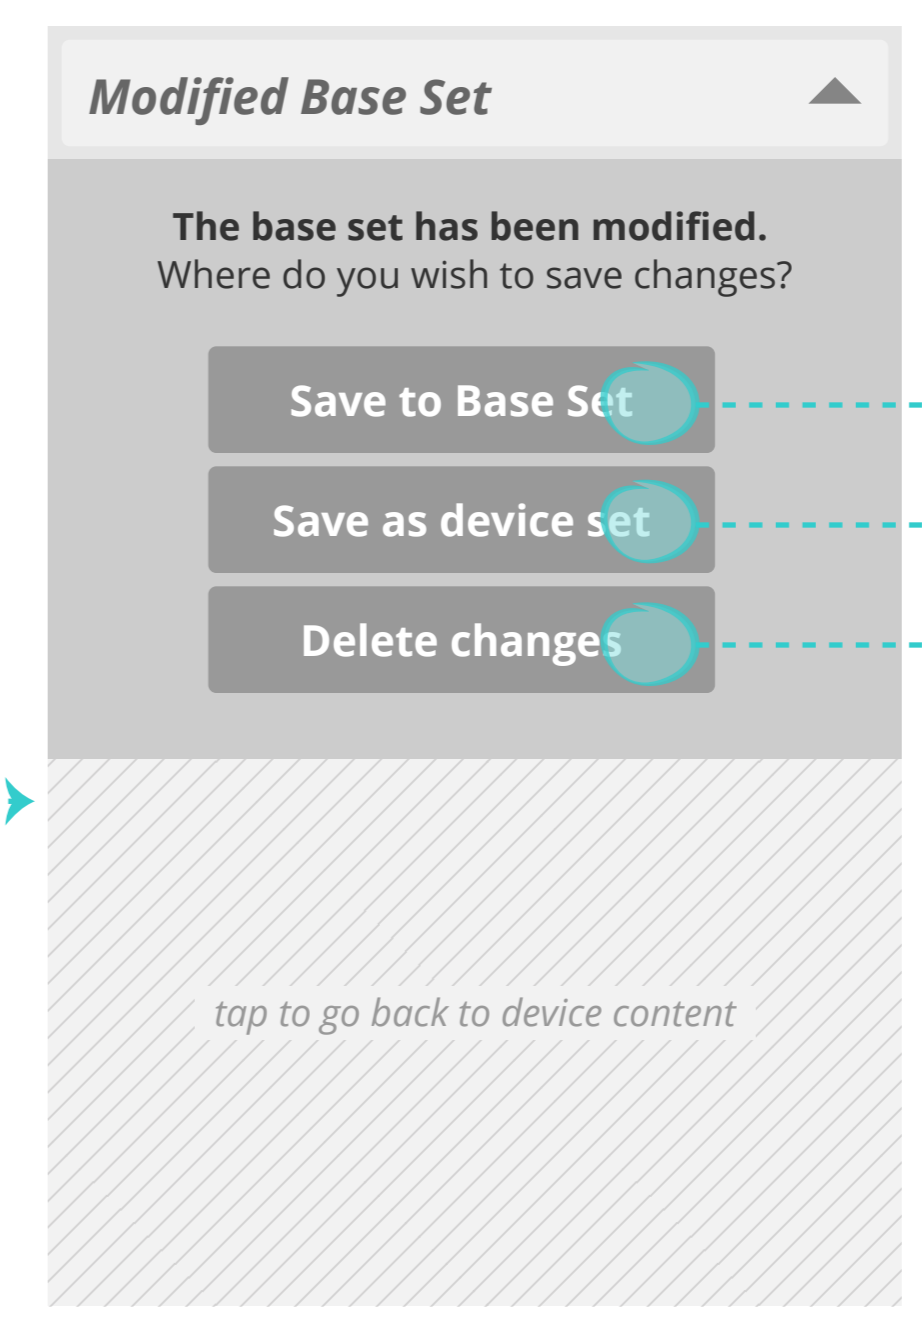

PCP: INITIAL USE ON NEW DEVICE (W/ MODIFIED SETTINGS)

modifying preferences

SWITCH SET

EXIT PCP

SAVE

EXIT PCP

modifying preferences

MODIFYING PREFERENCES