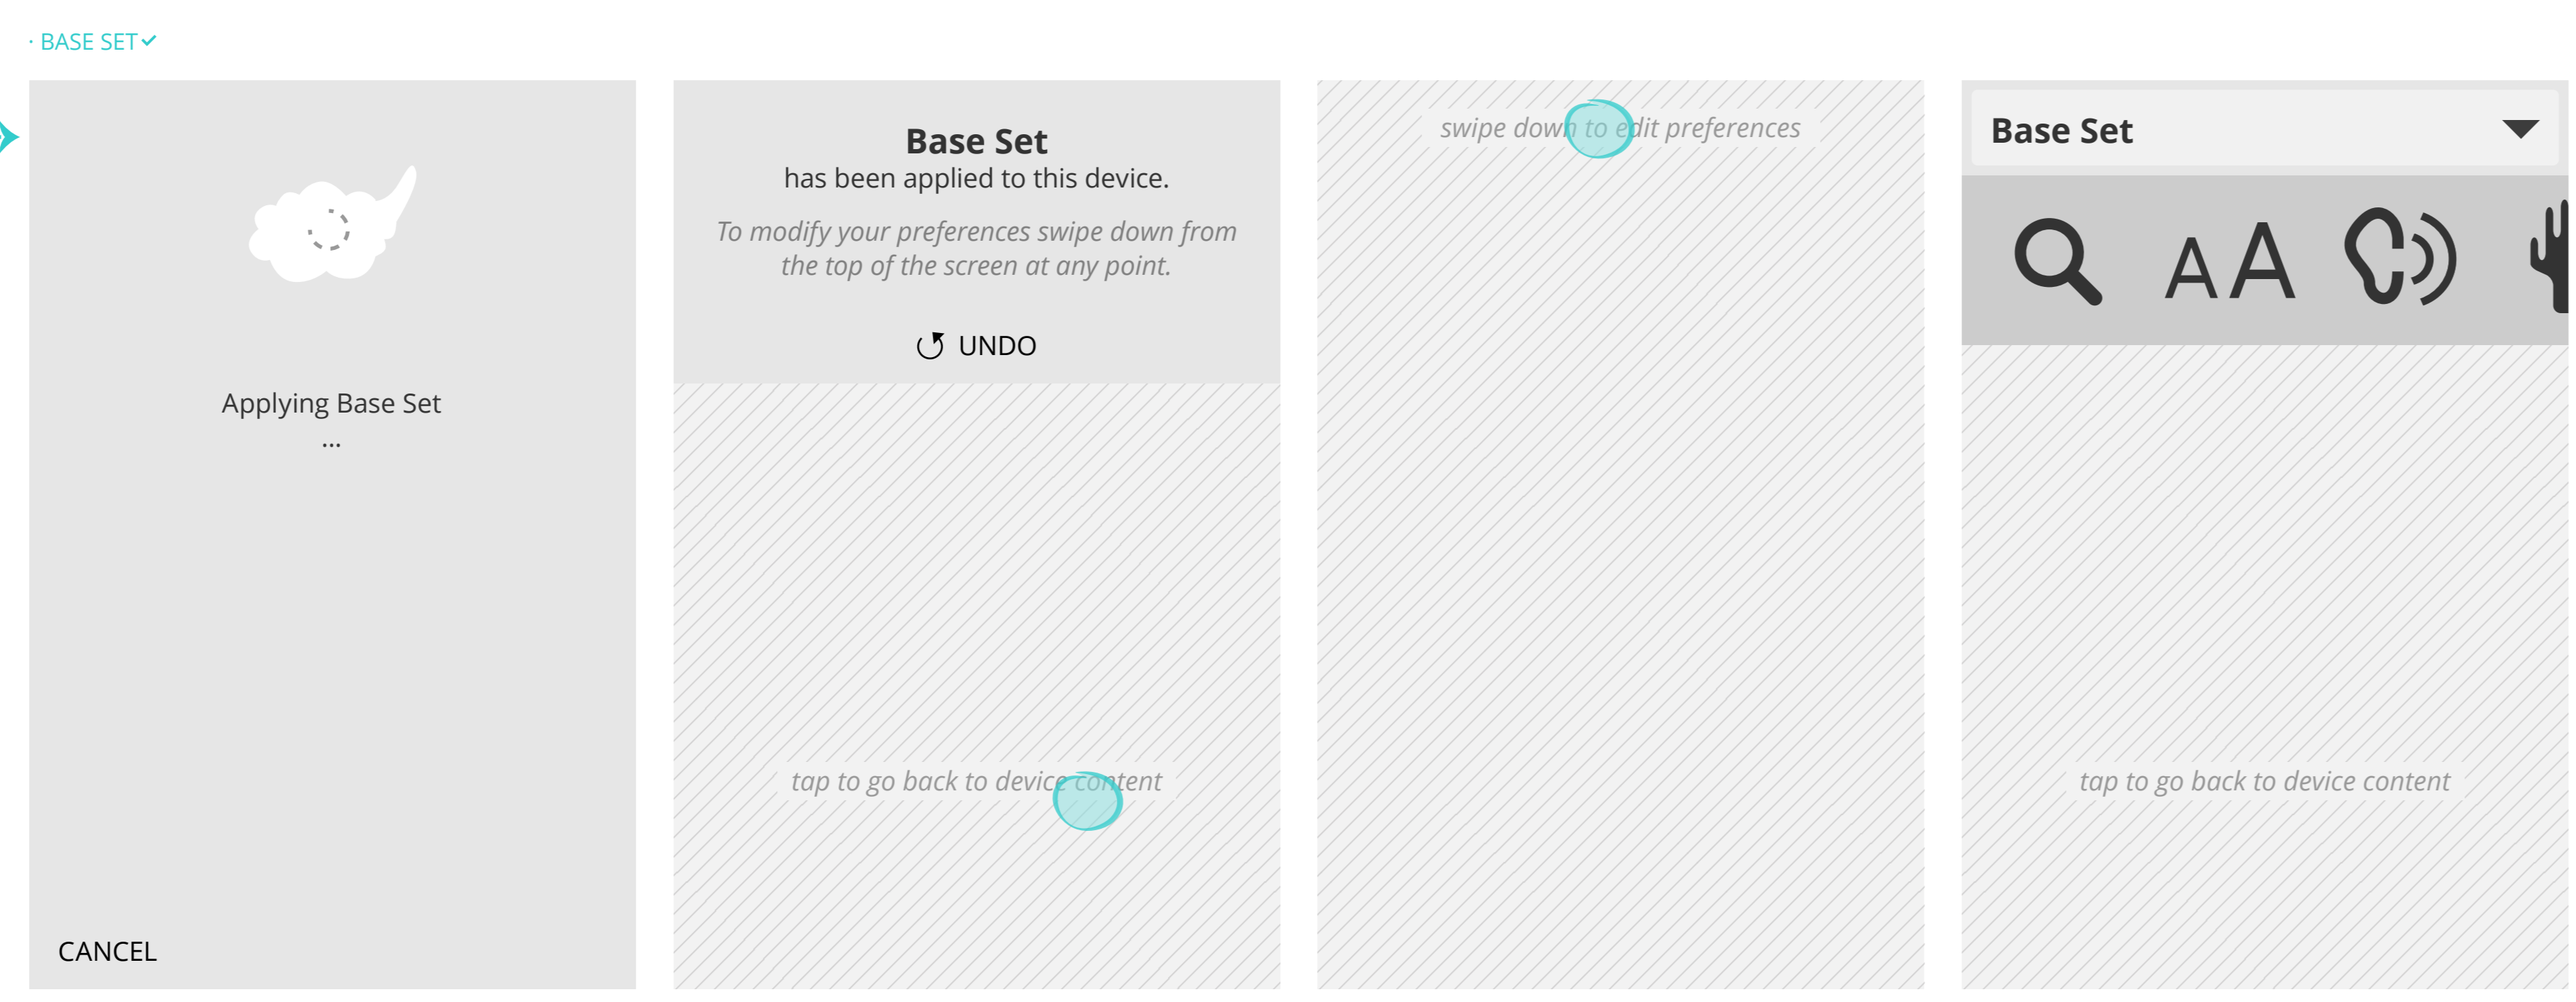

PCP: INITIAL USE ON NEW DEVICE (W/ MODIFIED SETTINGS)

modifying preferences

SWITCH SET

EXIT PCP

SAVE

EXIT PCP

modifying preferences

MODIFYING PREFERENCES

PCP: BASIC PREFERENCES

PCP: ADVANCED PREFERENCES

SYSTEM SETTINGS