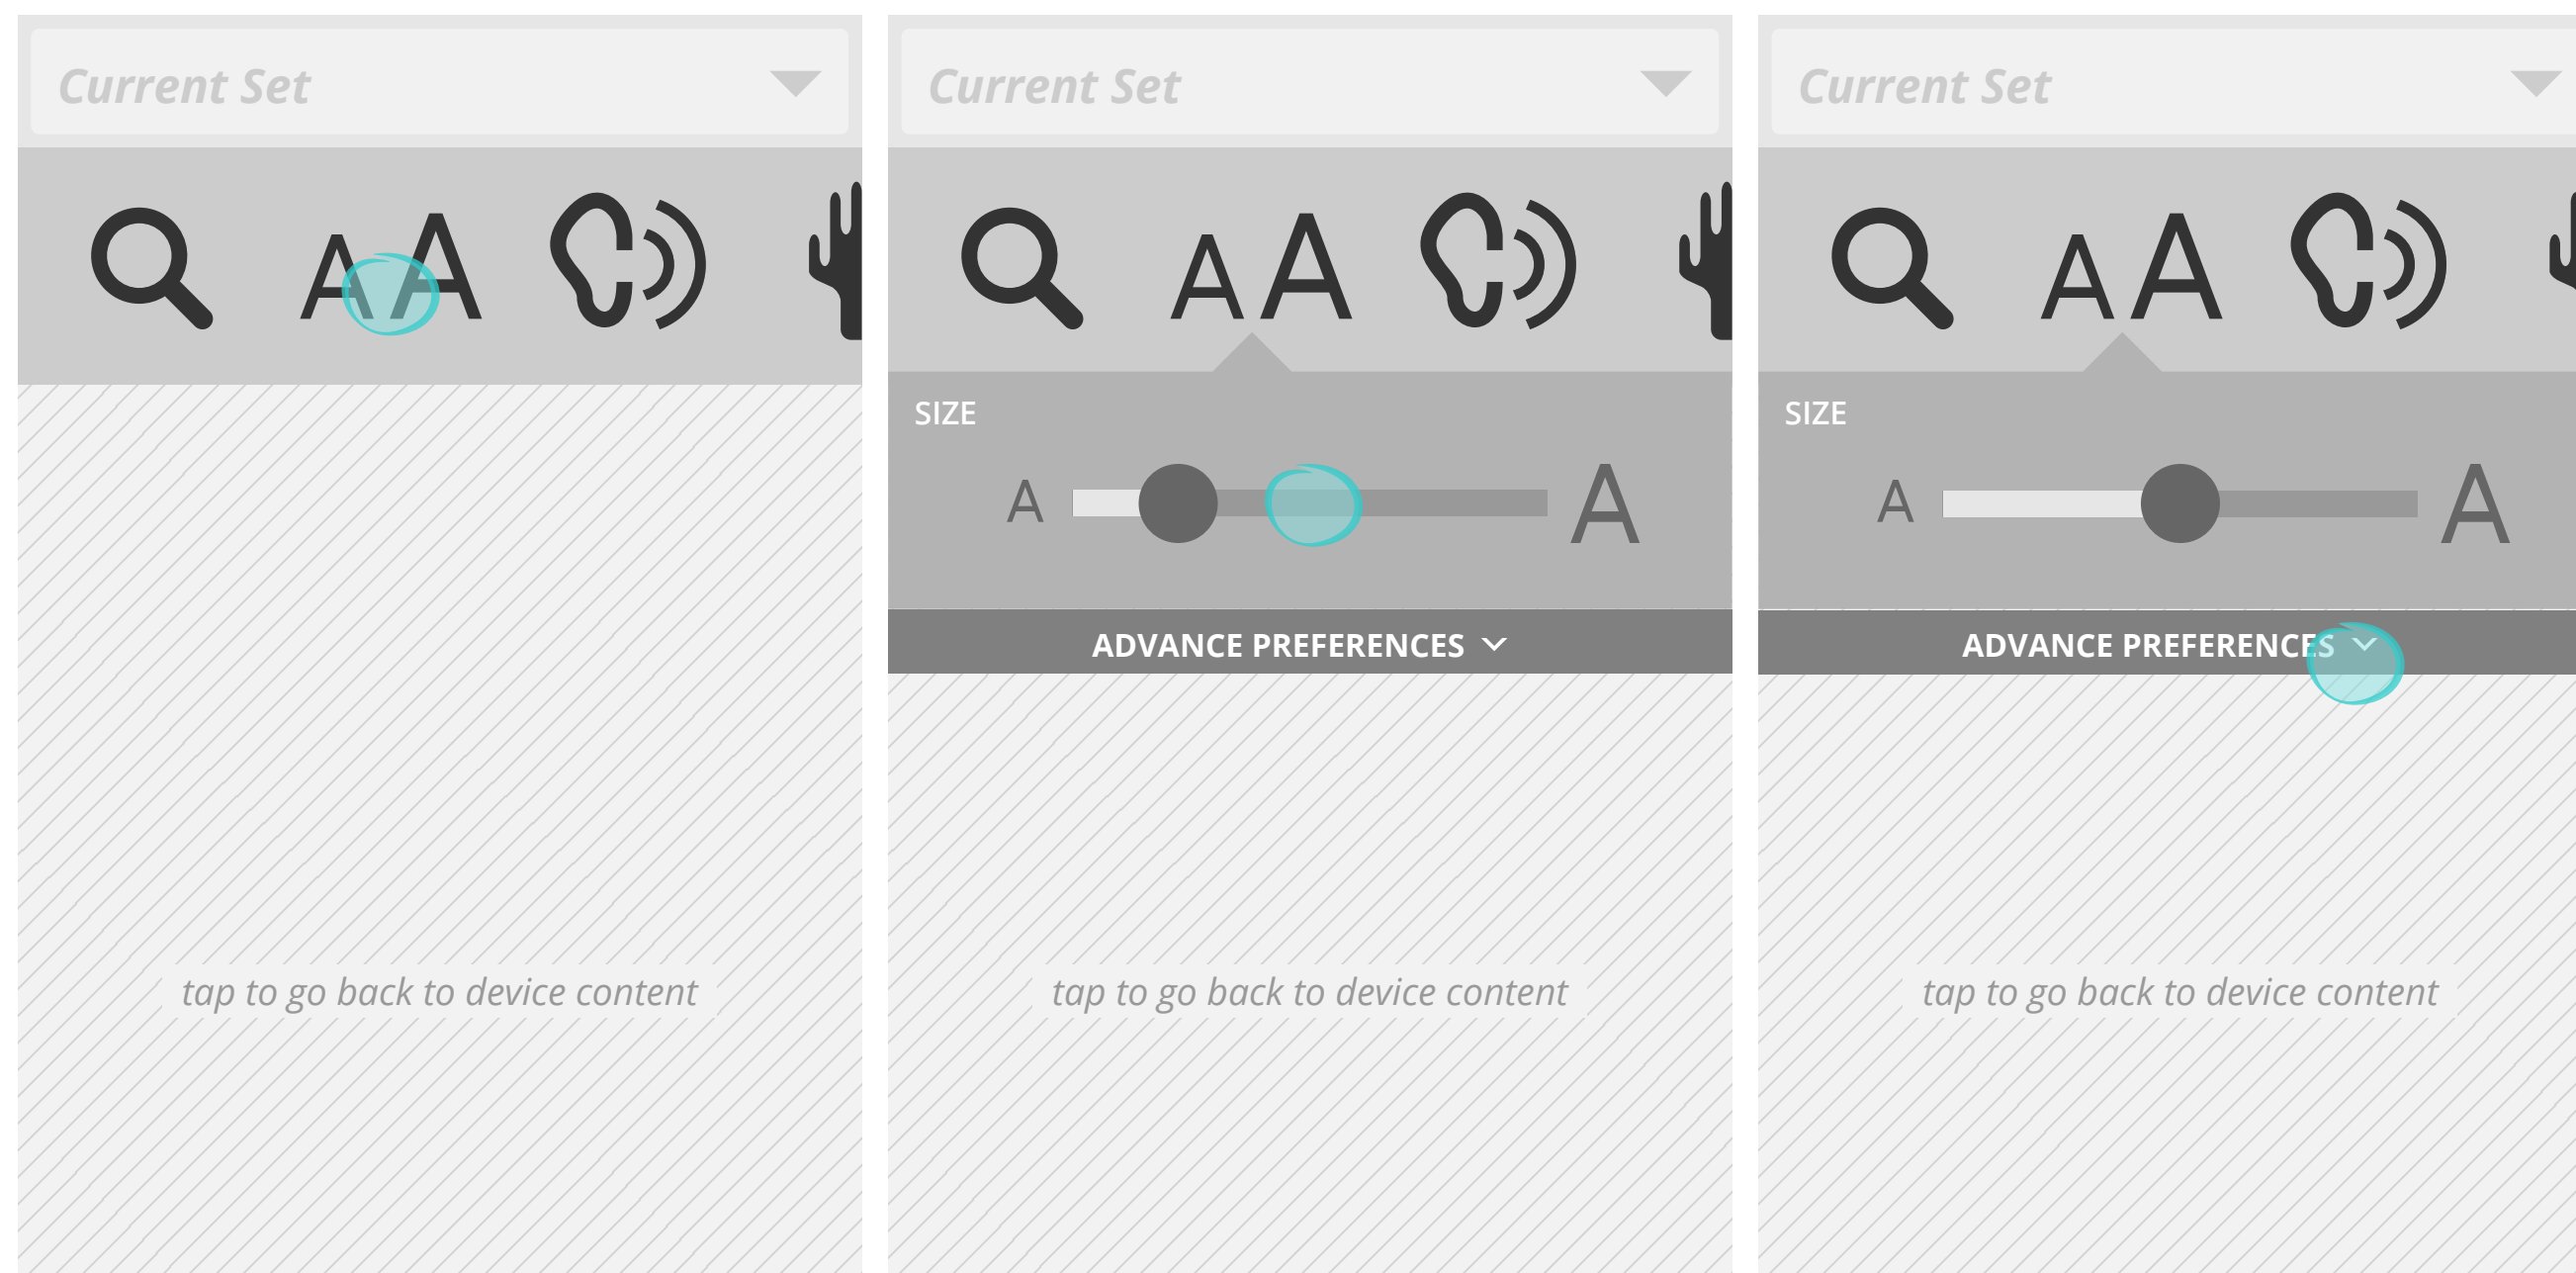

PCP: INITIAL USE ON NEW DEVICE (W/ MODIFIED SETTINGS)

modifying preferences

SWITCH SET

EXIT PCP

SAVE

EXIT PCP

modifying preferences

MODIFYING PREFERENCES

PCP: BASIC PREFERENCES

PCP: ADVANCED PREFERENCES

SYSTEM SETTINGS