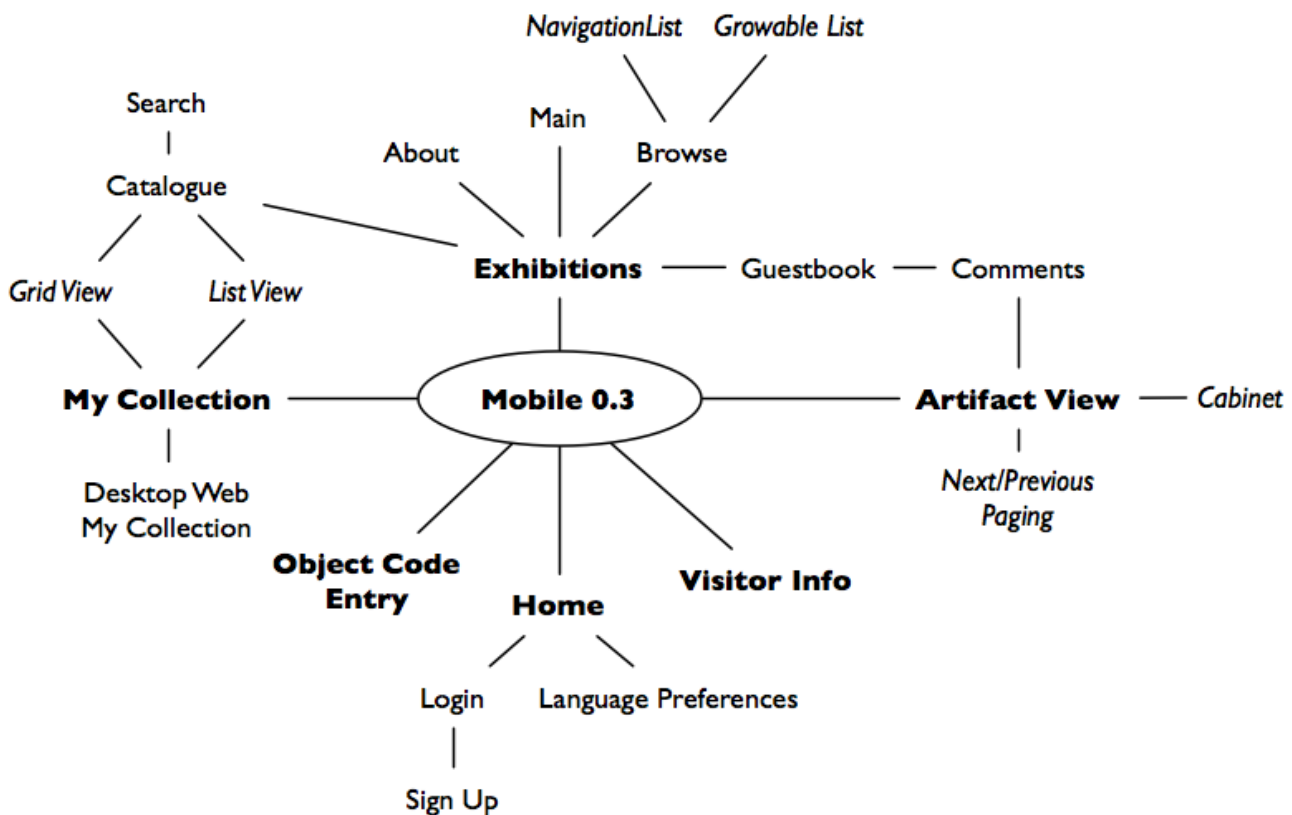

# Engage 0.3 Release Plan

## Screens and Components in Engage Mobile 0.3

## Priorities

- Home (P1)
- Language preferences (P1)
  - Splash screen (P1)
  - Change language (P2)
- Object code entry (P1)
  - *Need to coordinate with Hugues to get the object codes*
- Artifact View (P1)
  - Includes navigation from object code entry to view (P1)
  - Also the ability to tap collect/uncollect (P1)
  - Commenting (P1)
  - Audio/video for an artifact (P1)
  - Overlaid, fading confirmation button for navigating to View (P3)
  - Ability to navigate through multiple images for one artifact (P3)
  - Sharing (P4)
  - Related artifacts (P5)
- My Collection (P1)
  - Grid and list view (P1)
  - Desktop my collection (P1)
  - Drag and drop (P5)
  - Tap warning message to go to login page
- Visitor Information (P5)
- Exhibitions (P1)
  - Browse (P1)
  - Catalogue (P1)
  - Guestbook (P1)
  - About (P2)
  - Events (P4)
- Login (P1)
  - Email address (P1)
  - Password (P3)