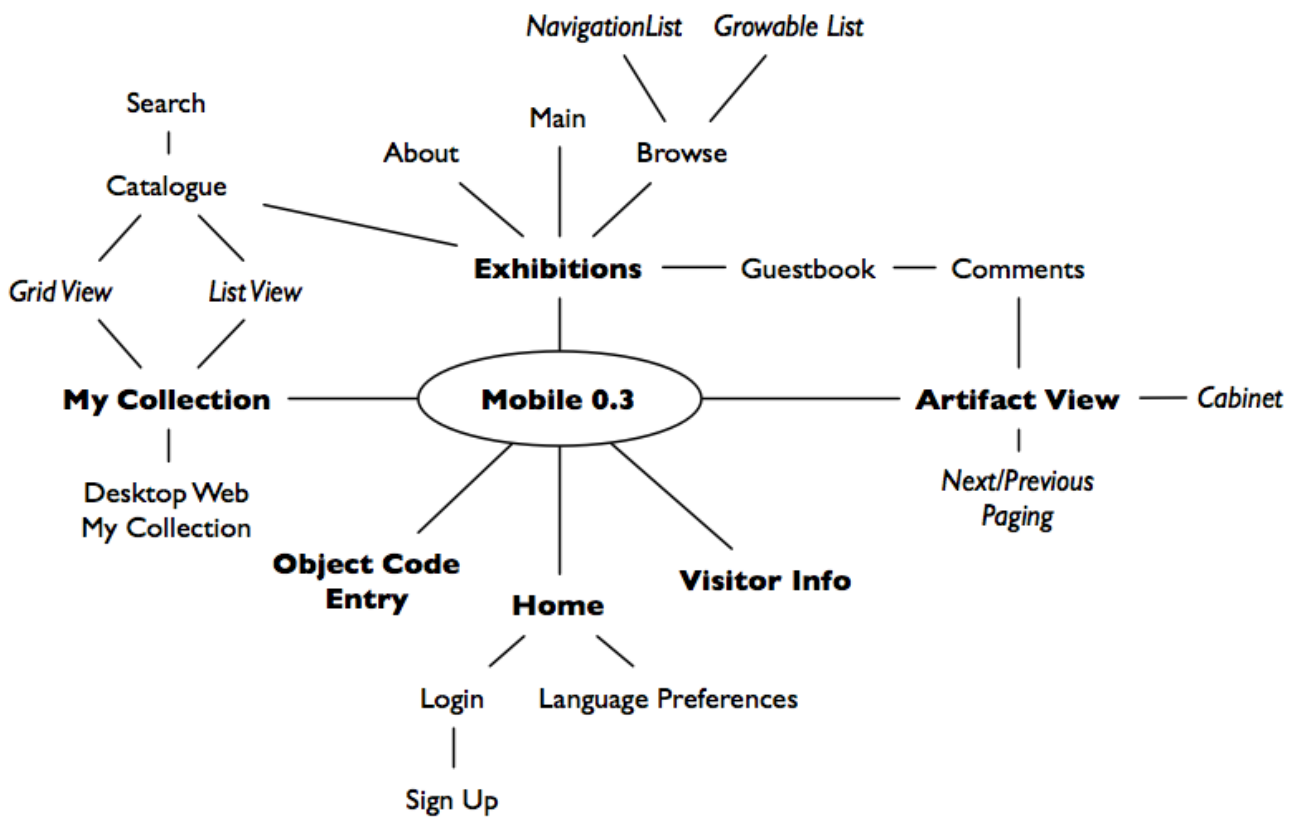

Engage 0.3 Release Plan

Screens and Components in Engage Mobile 0.3

Priorities

- Home (P1)
- Language preferences (P1)
 - Splash screen (P1)
 - Change language (P2)
- Object code entry (P1)
 - *Need to coordinate with Hugues to get the object codes*
- Artifact View (P1)
 - Includes navigation from object code entry to view (P1)
 - Also the ability to tap collect/uncollect (P1)
 - Commenting (P1)
 - Audio/video for an artifact (P1)
 - Overlaid, fading confirmation button for navigating to View (P3)
 - Ability to navigate through multiple images for one artifact (P3)
 - Sharing (P4)
 - Related artifacts (P5)
- My Collection (P1)
 - Grid and list view (P1)
 - Desktop my collection (P1)
 - Drag and drop (P5)
 - Tap warning message to go to login page
- Visitor Information (P5)
- Exhibitions (P1)
 - Browse (P1)
 - Catalogue (P1)
 - Guestbook (P1)
 - About (P2)
 - Events (P4)
- Login (P1)
 - Email address (P1)
 - Password (P3)