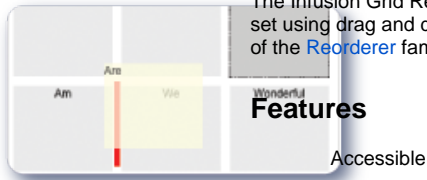

Grid Reorderer

This component is in [Production status](#)

The Infusion Grid Reorderer component allows users to reorder items in a linear, flowed set using drag and drop, numbering and/or keyboard interactions. This component is part of the [Reorderer](#) family of components.