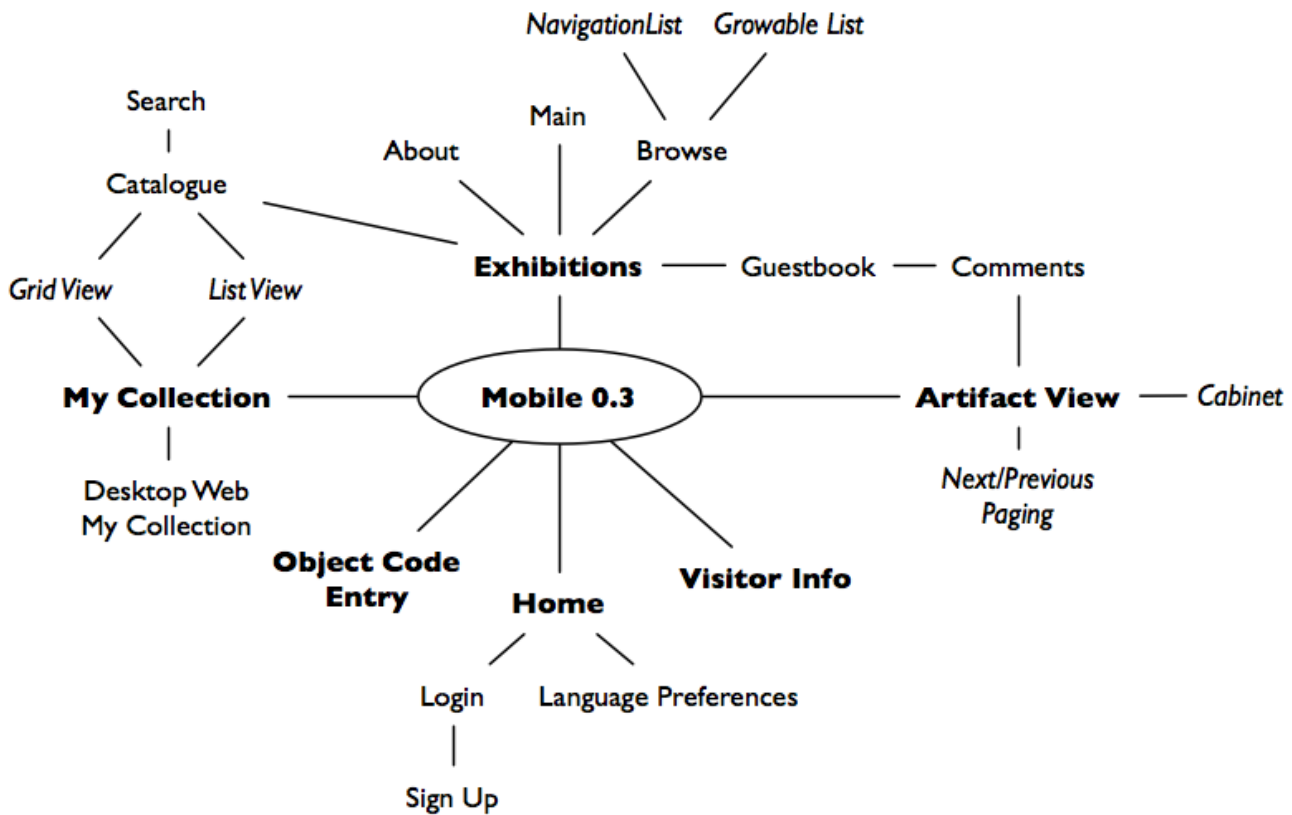

Engage 0.3 Release Plan

Screens and Components in Engage Mobile 0.3

Priorities

- Home (P1)
- Language preferences (P1)
 - Splash screen (P1)
 - Change language (P2)
- Object code entry (P1)
 - *Need to coordinate with Hugues to get the object codes*
- Artifact View (P1)
 - Includes navigation from object code entry to view (P1)
 - Also the ability to tap collect/uncollect (P1)
 - Commenting (P1)
 - Audio/video for an artifact (P1)
 - Overlaid, fading confirmation button for navigating to View (P3)
 - Ability to navigate through multiple images for one artifact (P3)
 - Sharing (P4)
 - Related artifacts (P5)
- My Collection (P1)
 - Grid and list view (P1)
 - Desktop my collection (P1)
 - Drag and drop (P5)
 - Tap warning message to go to login page
- Visitor Information (P5)
- Exhibitions (P1)
 - Browse (P1)
 - Catalogue (P1)
 - Guestbook (P1)
 - About (P2)
 - Events (P4)
- Login (P1)
 - Email address (P1)
 - Password (P3)